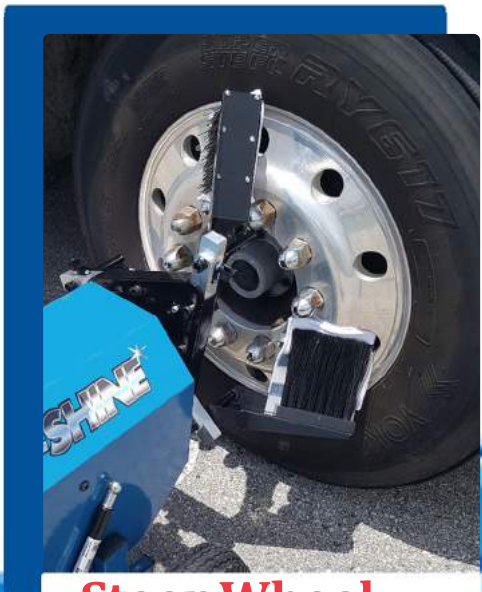

VIS-SHINE

VERSION 2.0 | PORTABLE WHEEL POLISHING

- ✓ Wheels stay on truck
- ✓ Plug-N-Polish
- ✓ Variable speed motor

VIS-SHINE

VERSION 2.0 | PORTABLE WHEEL POLISHING

- ✓ Steer and Drive wheels
- ✓ Polishing supplies included
- ✓ Fits 19.5", 22.5", 24.5" wheels

Drive Wheel

Steer Wheel